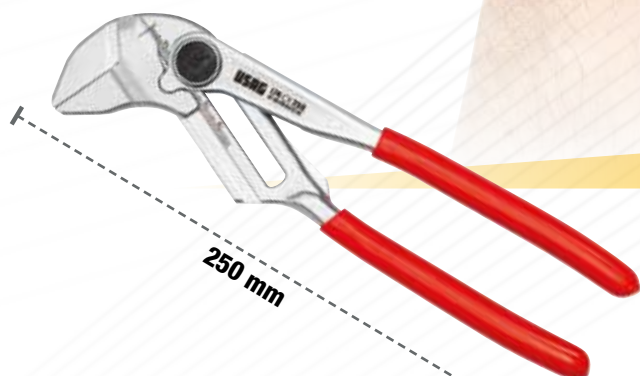

PLIER WRENCH 174 CX PLIER AND WRENCH IN THE SAME TOOL

YouTube

QUICK ADJUST CLOSING
without pushing the button.

MAX. CAPACITY
58 mm

METRIC SCALE

20 POSITIONS RAIL

NEW

PARALLEL JAWS
Internal design that fits perfectly
the hexagon.

FLAT JAWS

**PVC COVERED
HANDLES**

174 CX
Code U01740001

Adjustable plier wrench

NEW